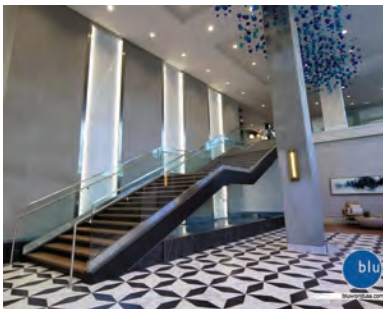

#760 - Heartis Senior Living - Indoor Water Walls

PRODUCT DETAILS

- Price range: \$101,000+
- Side Lighting
- Vertical Multi-Panel
- Residential - Commercial

DESCRIPTION

Experience Bluworld of Water's masterful work at Heartis Senior Living in Atlanta, GA. Their installation showcases three Vertical Multi-Panels with brushed stainless steel frames and scored white acrylic surfaces, resulting in a captivating tiger-stripe water pattern. The addition of spillovers not only enhances aesthetics but also creates a soothing waterfall sound as water gracefully flows into a meticulously tiled mosaic pool. Bluworld's artistry and engineering unite to elevate the ambiance of the senior living lobby.

LOCATION: Atlanta, GA

DIMENSIONS: (QTY: 3) 24' T x 5' W