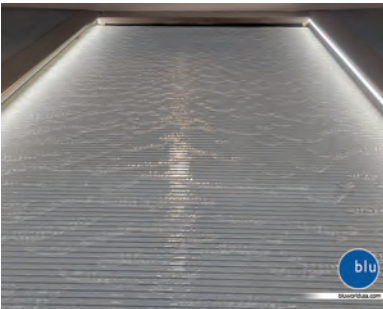

#760 - Heartis Senior Living - Indoor Water Walls

PRODUCT DETAILS

- Price range: \$101,000+
- Side Lighting
- Vertical Multi-Panel
- Residential - Commercial

DESCRIPTION

Experience Bluworld of Water's masterful work at Heartis Senior Living in Atlanta, GA. Their installation showcases three Vertical Multi-Panels with brushed stainless steel frames and scored white acrylic surfaces, resulting in a captivating tiger-stripe water pattern. The addition of spillovers not only enhances aesthetics but also creates a soothing waterfall sound as water gracefully flows into a meticulously tiled mosaic pool. Bluworld's artistry and engineering unite to elevate the ambiance of the senior living lobby.

LOCATION: Atlanta, GA

DIMENSIONS: (QTY: 3) 24' T x 5' W