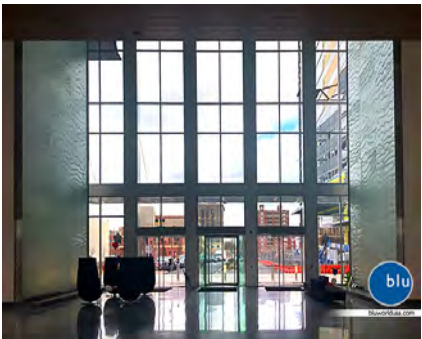

#735 American Water Company - Indoor Waterfall

PRODUCT DETAILS

- Horizontal Multi-Panel
- Panels - Color Glass
- Down-lighting
- Brushed Stainless Frame
- Underwater Lighting
- Corporate Venue
- Price range: \$101,000 - above

DESCRIPTION

This indoor waterfall is classified in our style guide as a Stacked Horizontal Multi-Panel (SHMP). This indicates that there are multiple water panels aligned vertically and horizontally in a given space. We were thrilled to partner with L.F. Driscoll on planning this project for American Water Street in advance of their grand opening! A stunning indoor waterfall flanks either side of the entrance. Fabricated with specialty glass (by others), stainless steel trim, underwater lighting and a reflection pool on the ground level. The floor to ceiling windows echo the design of the stacked panels of glass, creating a complimentary style of elements.

Dimensions: (QTY: 2) 56' T x 22' W
Location: Camden, NJ