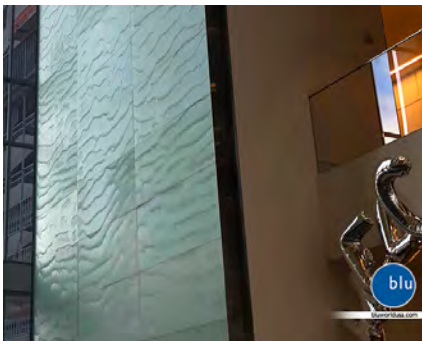

#735 American Water Company - Indoor Waterfall

PRODUCT DETAILS

- Horizontal Multi-Panel
- Panels - Color Glass
- Down-lighting
- Brushed Stainless Frame
- Underwater Lighting
- Corporate Venue
- Price range: \$101,000 - above

DESCRIPTION

This indoor waterfall is classified in our style guide as a Stacked Horizontal Multi-Panel (SHMP). This indicates that there are multiple water panels aligned vertically and horizontally in a given space. We were thrilled to partner with L.F. Driscoll on planning this project for American Water Street in advance of their grand opening! A stunning indoor waterfall flanks either side of the entrance. Fabricated with specialty glass (by others), stainless steel trim, underwater lighting and a reflection pool on the ground level. The floor to ceiling windows echo the design of the stacked panels of glass, creating a complimentary style of elements.

Dimensions: (QTY: 2) 56' T x 22' W
Location: Camden, NJ