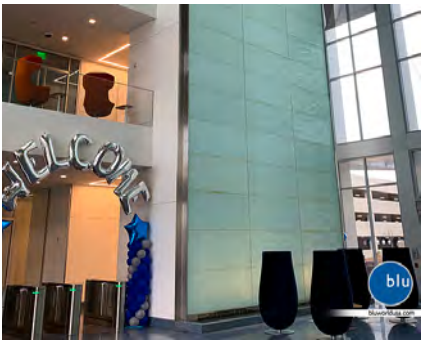

#735 American Water Company - Indoor Waterfall

PRODUCT DETAILS

- Horizontal Multi-Panel
- Panels - Color Glass
- Down-lighting
- Brushed Stainless Frame
- Underwater Lighting
- Corporate Venue
- Price range: $101,000 - above

DESCRIPTION

This indoor waterfall is classified in our style guide as a Stacked Horizontal Multi-Panel (SHMP). This indicates that there are multiple water panels aligned vertically and horizontally in a given space. We were thrilled to partner with L.F. Driscoll on planning this project for American Water Street in advance of their grand opening! A stunning indoor waterfall flanks either side of the entrance. Fabricated with specialty glass (by others), stainless steel trim, underwater lighting and a reflection pool on the ground level. The floor to ceiling windows echo the design of the stacked panels of glass, creating a complimentary style of elements.

Dimensions: (QTY: 2) 56' T x 22' W
Location: Camden, NJ