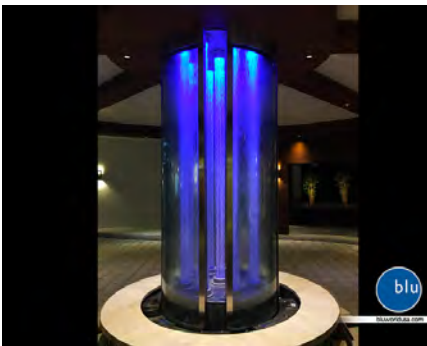

729 La Tour Condominium - Custom Water Feature

PRODUCT DETAILS

- Standard Single Panel
- Encapsulated/BluGuard
- Bubble Feature
- Residential Venue
- Brushed Stainless Steel
- Color Changing Lighting
- Price range: \$61,000 - \$100,000

DESCRIPTION

This custom water feature has qty 4- Blu-Guard™ Standard single panels with a curved style option. Each set of panels are fully sealed, with water running down the inside surfaces. Brushed stainless steel flashings frame the sides, and LED RGB strip lighting illuminates the custom water feature. The interior columns are decorative pieces of the existing design. They are static and made of solid material, although they look like animated bubble columns - such a cool effect! Our custom water feature installation resulted in a gorgeous finished product.

Dimensions: (QTY: 4) 11' T x 3' W
Location: Miami Beach, FL